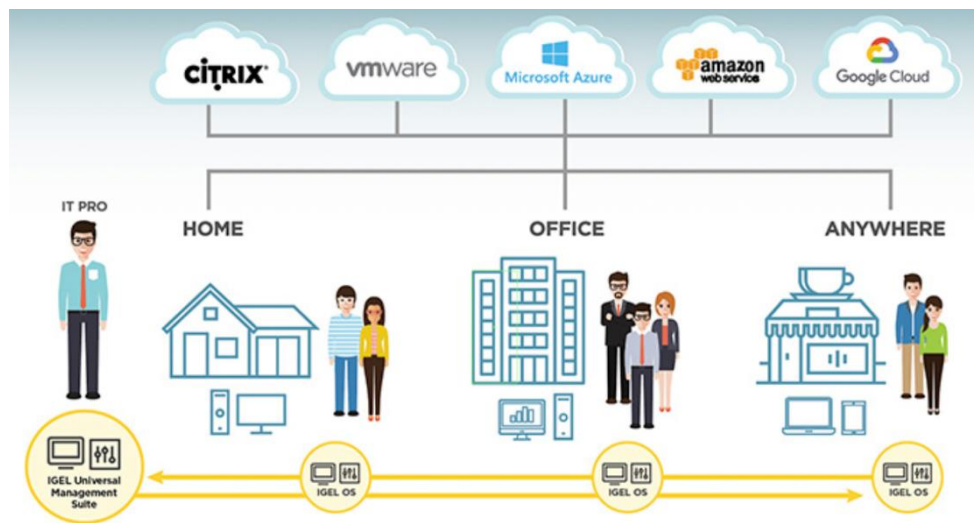

01564 797911

hello@intelligere.ltd

www.intelligere.ltd

Enterprises have discovered that enabling people to work from home not only results in happier employees and greater productivity, but also enables much more flexibility when faced with unexpected business disruption. Disruption may be caused by natural disasters, cyberattacks, operational blunders, or widespread human threats like wars

Intelligere has partnered with IGEL, provider of the next-gen edge OS for cloud workspaces, to provide of a new "Work from Home Kit" which has been designed to ease and accelerate companies' work-from-home (WFH) strategies.

Intelligere offers solutions to meet business needs offering **SIMPLE, SMART** and **SECURE** solutions that are disrupting how IT delivers end-user computing.

The "Work from Home Kit" includes everything required to deploy IGEL OS to at-home and remote employees, including the UD Pocket which enables even unmanaged, older devices to dual boot into the secure, managed IGEL OS. The WFH kit also includes the IGEL Cloud Gateway function which enables full management and control of endpoints located anywhere via the internet, with secure configuration, updates, and even device shadowing for troubleshooting.

Intelligere working with IGEL enables enterprises to save vast amounts of money by extending the useful life of their existing endpoint devices while precisely controlling all devices running IGEL OS from a single dashboard interface, from any network.